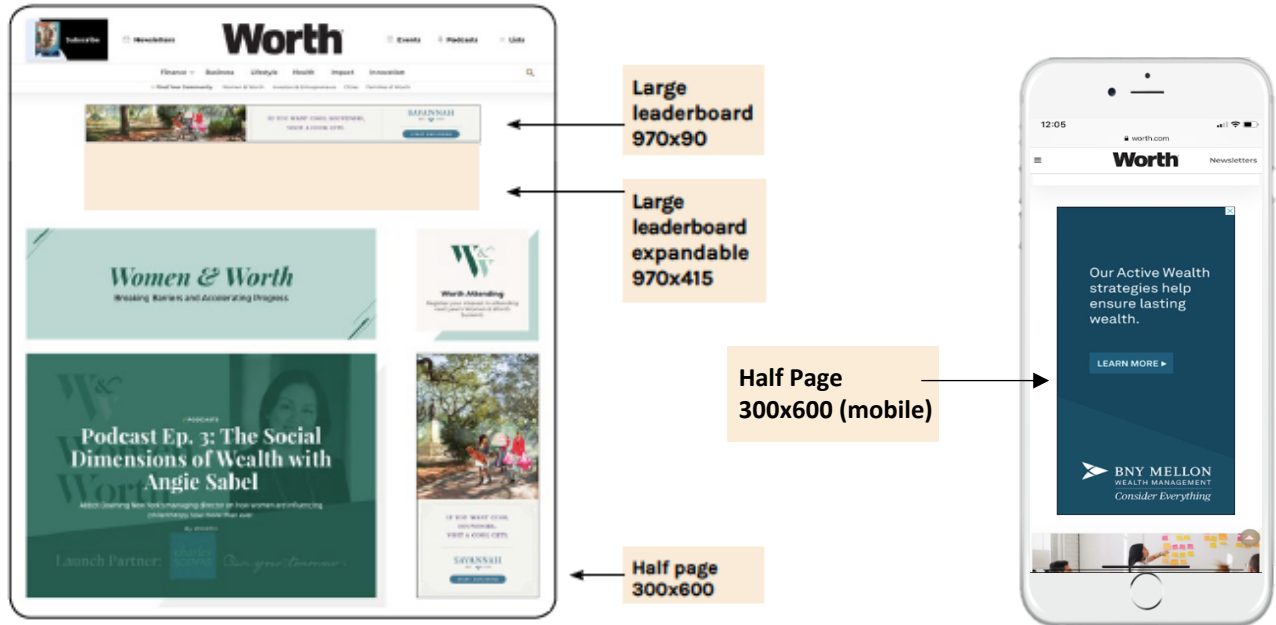

Worth.com

MOBILE AD UNITS	DIMENSIONS	SIZE
LARGE LEADERBOARD	300 X 50	20 kb max
LARGE LEADERBOARD EXPANDABLE	300 X 250	20 kb max
HALF PAGE	300 X 600	20 kb max
DESKTOP AD UNITS	DIMENSIONS	SIZE
LARGE LEADERBOARD	970 X 90	40 kb max
LARGE LEADERBOARD EXPANDABLE	970 X 415	100 kb max
HALF PAGE	300 X 600	40 kb max

Worth Targeted Newsletters

DISPLAY AD	DIMENSIONS	SIZE
DISPLAY ADVERTISING	500 X 150	50 kb max
DISPLAY ADVERTISING	250 X 250	50 kb max
"PRESENTED BY"	(YOUR LOGO)	50 kb max